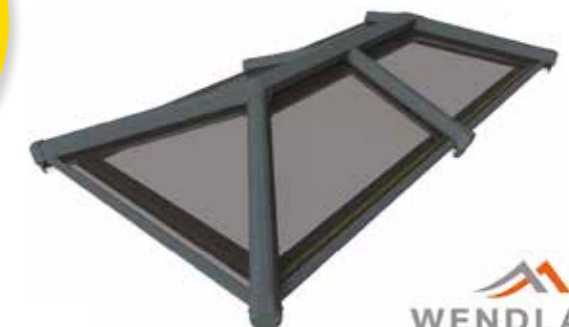

Roof Lanterns

Flood you flat-roof extension or conservatory project with natural light using our beautiful roof lanterns.

Simple, stylish PVCu or aluminium roof lanterns, perfect for any style of home. Designed to have less gazing bars and more glass area, maximizing daylight .