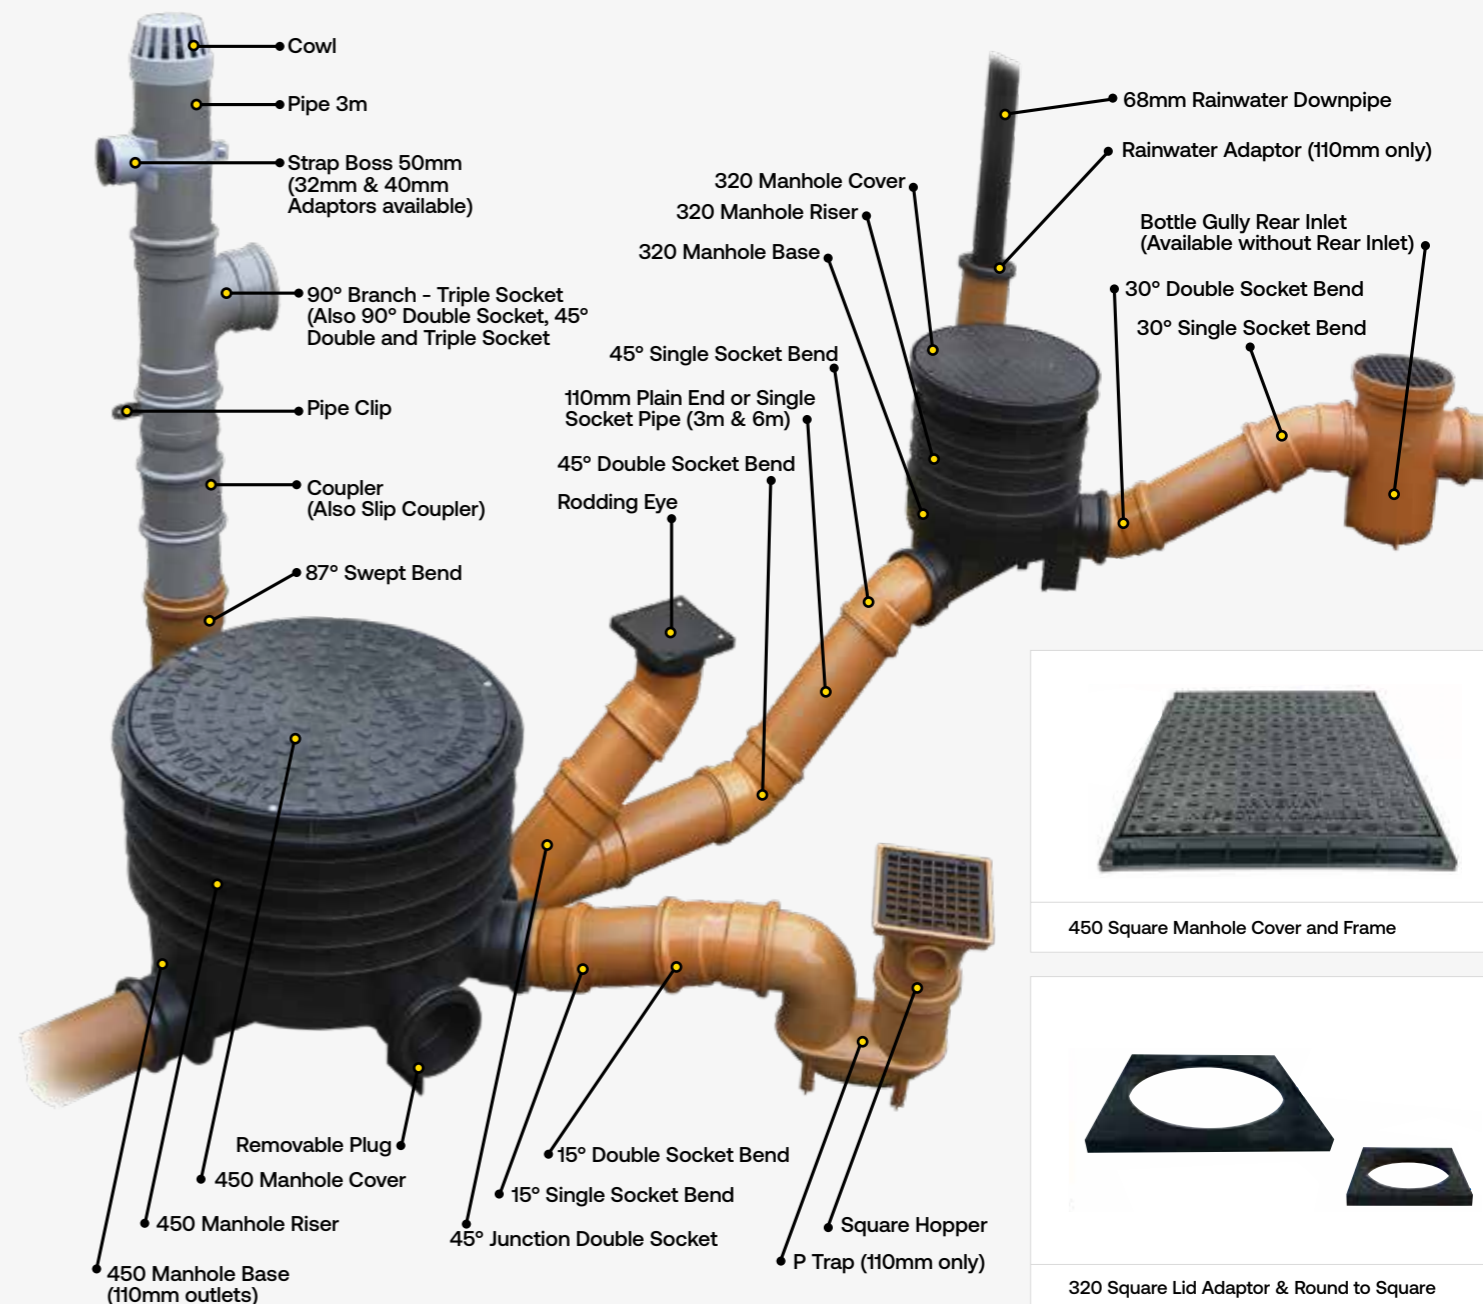

HAVE A QUERY?

Your local branch is on hand to offer drainage advice. Call today!

DRAINAGE

Out of sight for some but never out of mind for us! To complement our rainwater range, we also have a great drainage range to ensure that every aspect of the drainage system that you fit can be relied upon. We offer a complete domestic underground drainage system so you can be sure that we have all the products you need, when you need them.

- ✓ Lightweight and durable
- ✓ Easy-to-install
- ✓ Low maintenance
- ✓ Drainage tested to BS EN 1401-1: 2019
- ✓ Soil system tested to BS EN 1329-1: 2014

Kayflow

KAYFLOW SOIL SYSTEMS

- 110mm compatible with most other UK systems
- Comprehensive range
- High gloss PVC-u for low maintenance
- Lightweight, durable and easy to install
- BS EN 1329-1: 2014

KM 664034

KAYFLOW UNDERGROUND SYSTEM

- 110mm and 160mm
- Easy fit system
- Lightweight
- Durable and impact resistant
- BS EN 1401-1: 2019

KM 664034

SOIL & UNDERGROUND DRAINAGE SYSTEMS - WE HAVE EVERYTHING YOU NEED TO COMPLETE YOUR PROJECT!

320 Square Lid Adaptor & Round to Square Gully Grid Adaptor