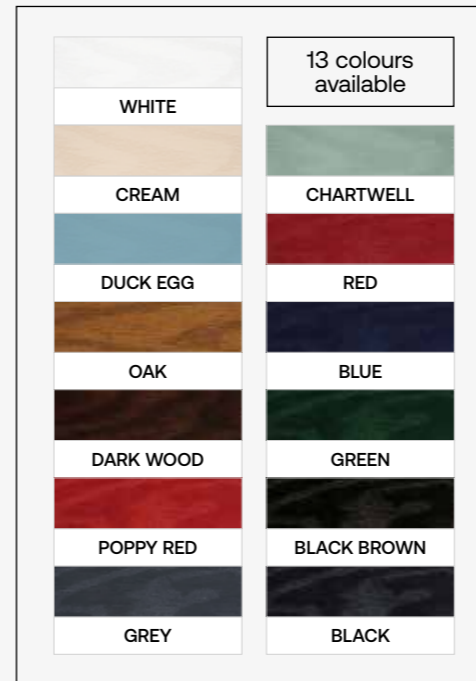

- ✓ Adjustable hinges & weatherbar now included as standard
- ✓ Looks like wood without the maintenance
- ✓ Choice of door styles, colours and hardware
- ✓ 70mm fully reinforced PVCu quality frame
- ✓ High security multipoint locking
- ✓ Tough, hardwearing GRP coloured skins 44mm highly insulated foam core