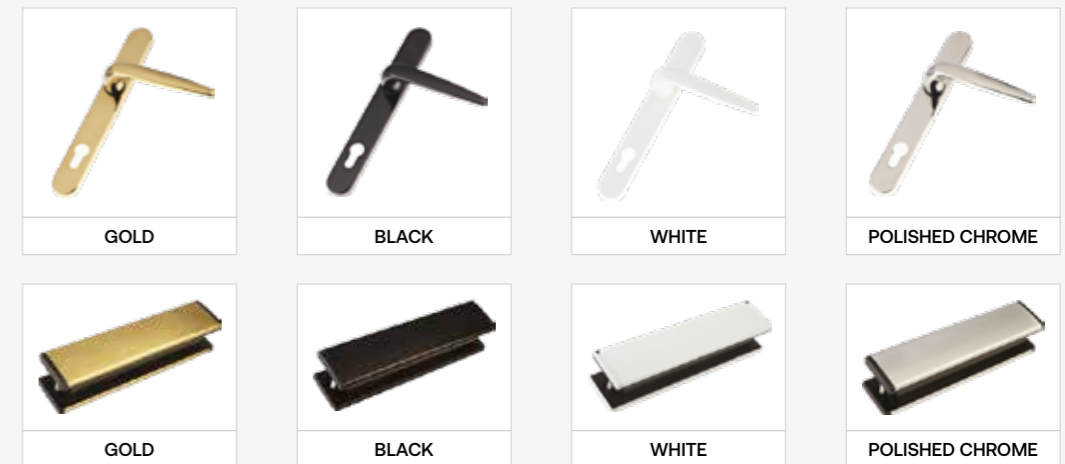

AINTREE SOLID

HAMILTON

- ✓ Adjustable hinges & weatherbar now included as standard
- ✓ Looks like wood without the maintenance
- ✓ Choice of door styles, colours and hardware
- ✓ 70mm fully reinforced PVCu quality frame
- ✓ High security multipoint locking
- ✓ Tough, hardwearing GRP coloured skins 44mm highly insulated foam core

PICK YOUR GLASS TYPE

SANDOWN

CHELTENHAM

WORCESTER DIAMOND

OPTIONAL HARDWARE

There are also optional upgrades including; letter plates, numerals, knockers, spyholes, sills and add-ons.

PAS 24 ENHANCED
SECURITY PERFORMANCE

KM 508760

BI-FOLD DOORS

As part of our made-to-order range we also offer fantastic quality PVC and aluminium bi-folds with all the options that your customers expect. Speak to your local branch who are on hand to help specify your requirements and manage the whole process through to delivery to your site.